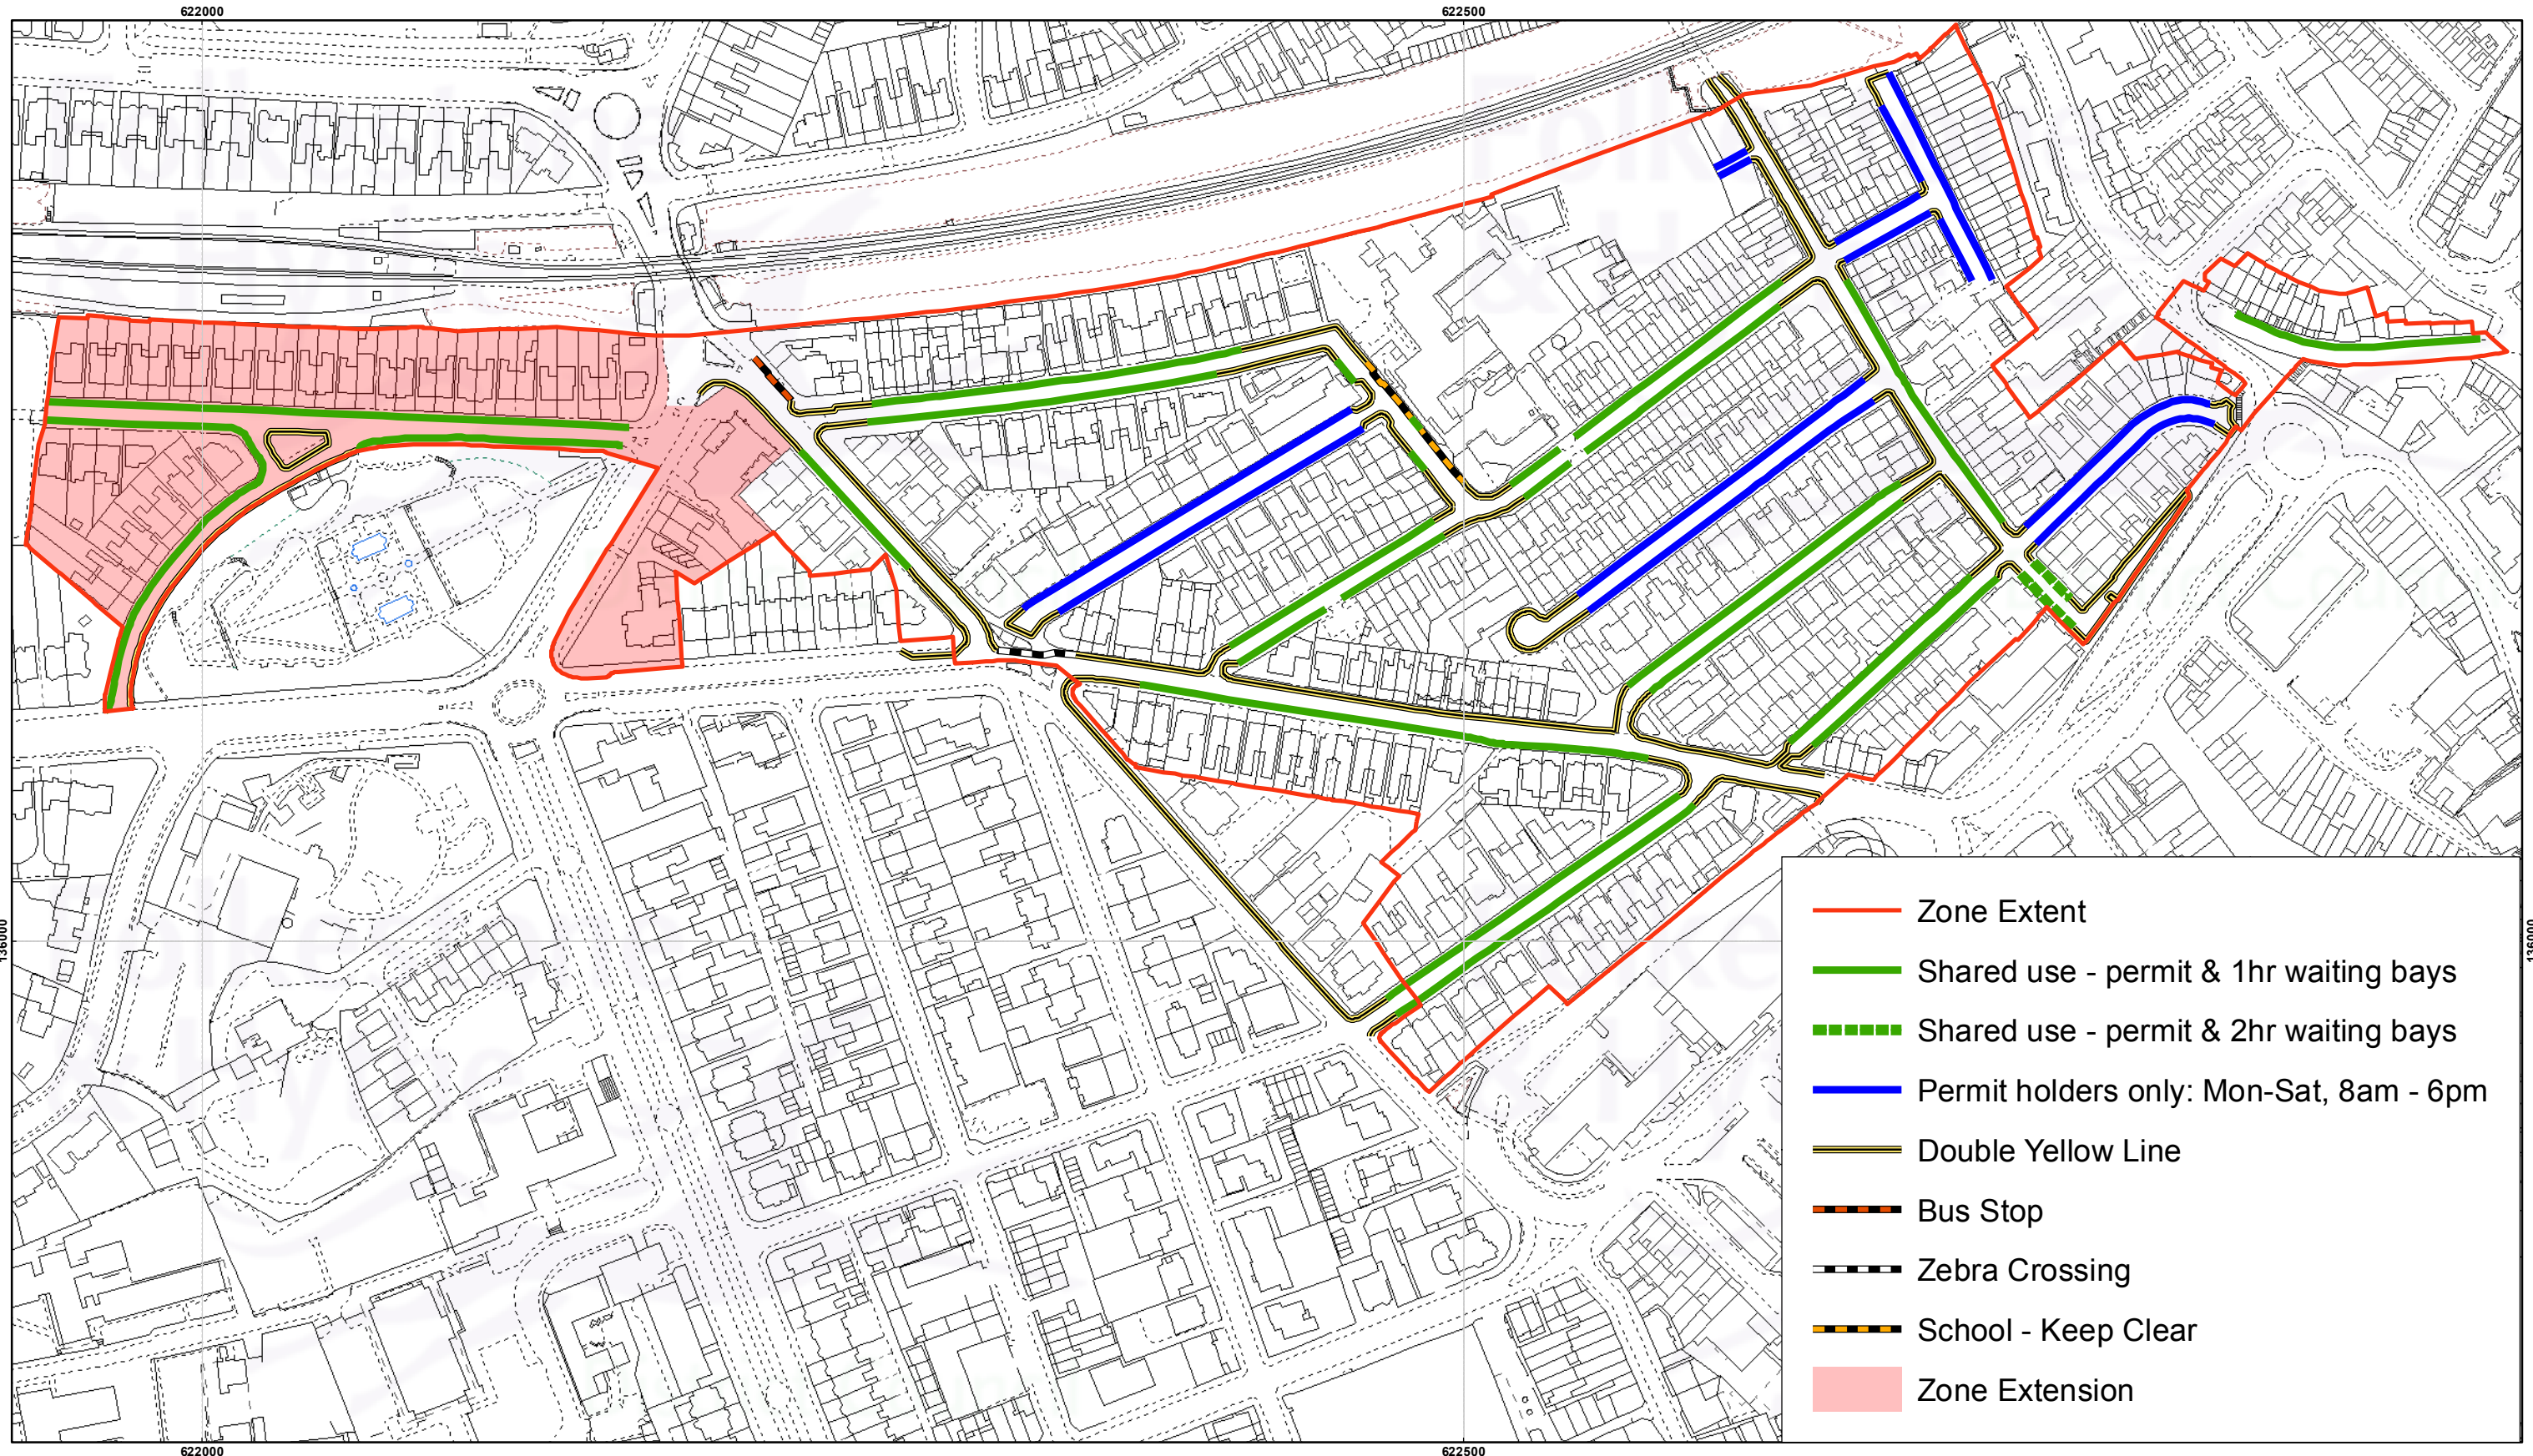

# Controlled Parking Zone E

- Zone Extent
- Shared use - permit & 1hr waiting bays
- - - Shared use - permit & 2hr waiting bays
- Permit holders only: Mon-Sat, 8am - 6pm
- Double Yellow Line
- - - Bus Stop
- - - Zebra Crossing
- - - School - Keep Clear
- Zone Extension

Drawn date:  
01 Oct 2018

Drawn by:  
Brian Harper

Drawing ref:  
2236/HEO/PT

Contains Ordnance Survey data  
© Crown copyright and database right  
Folkestone District Council 100019677 - 2018